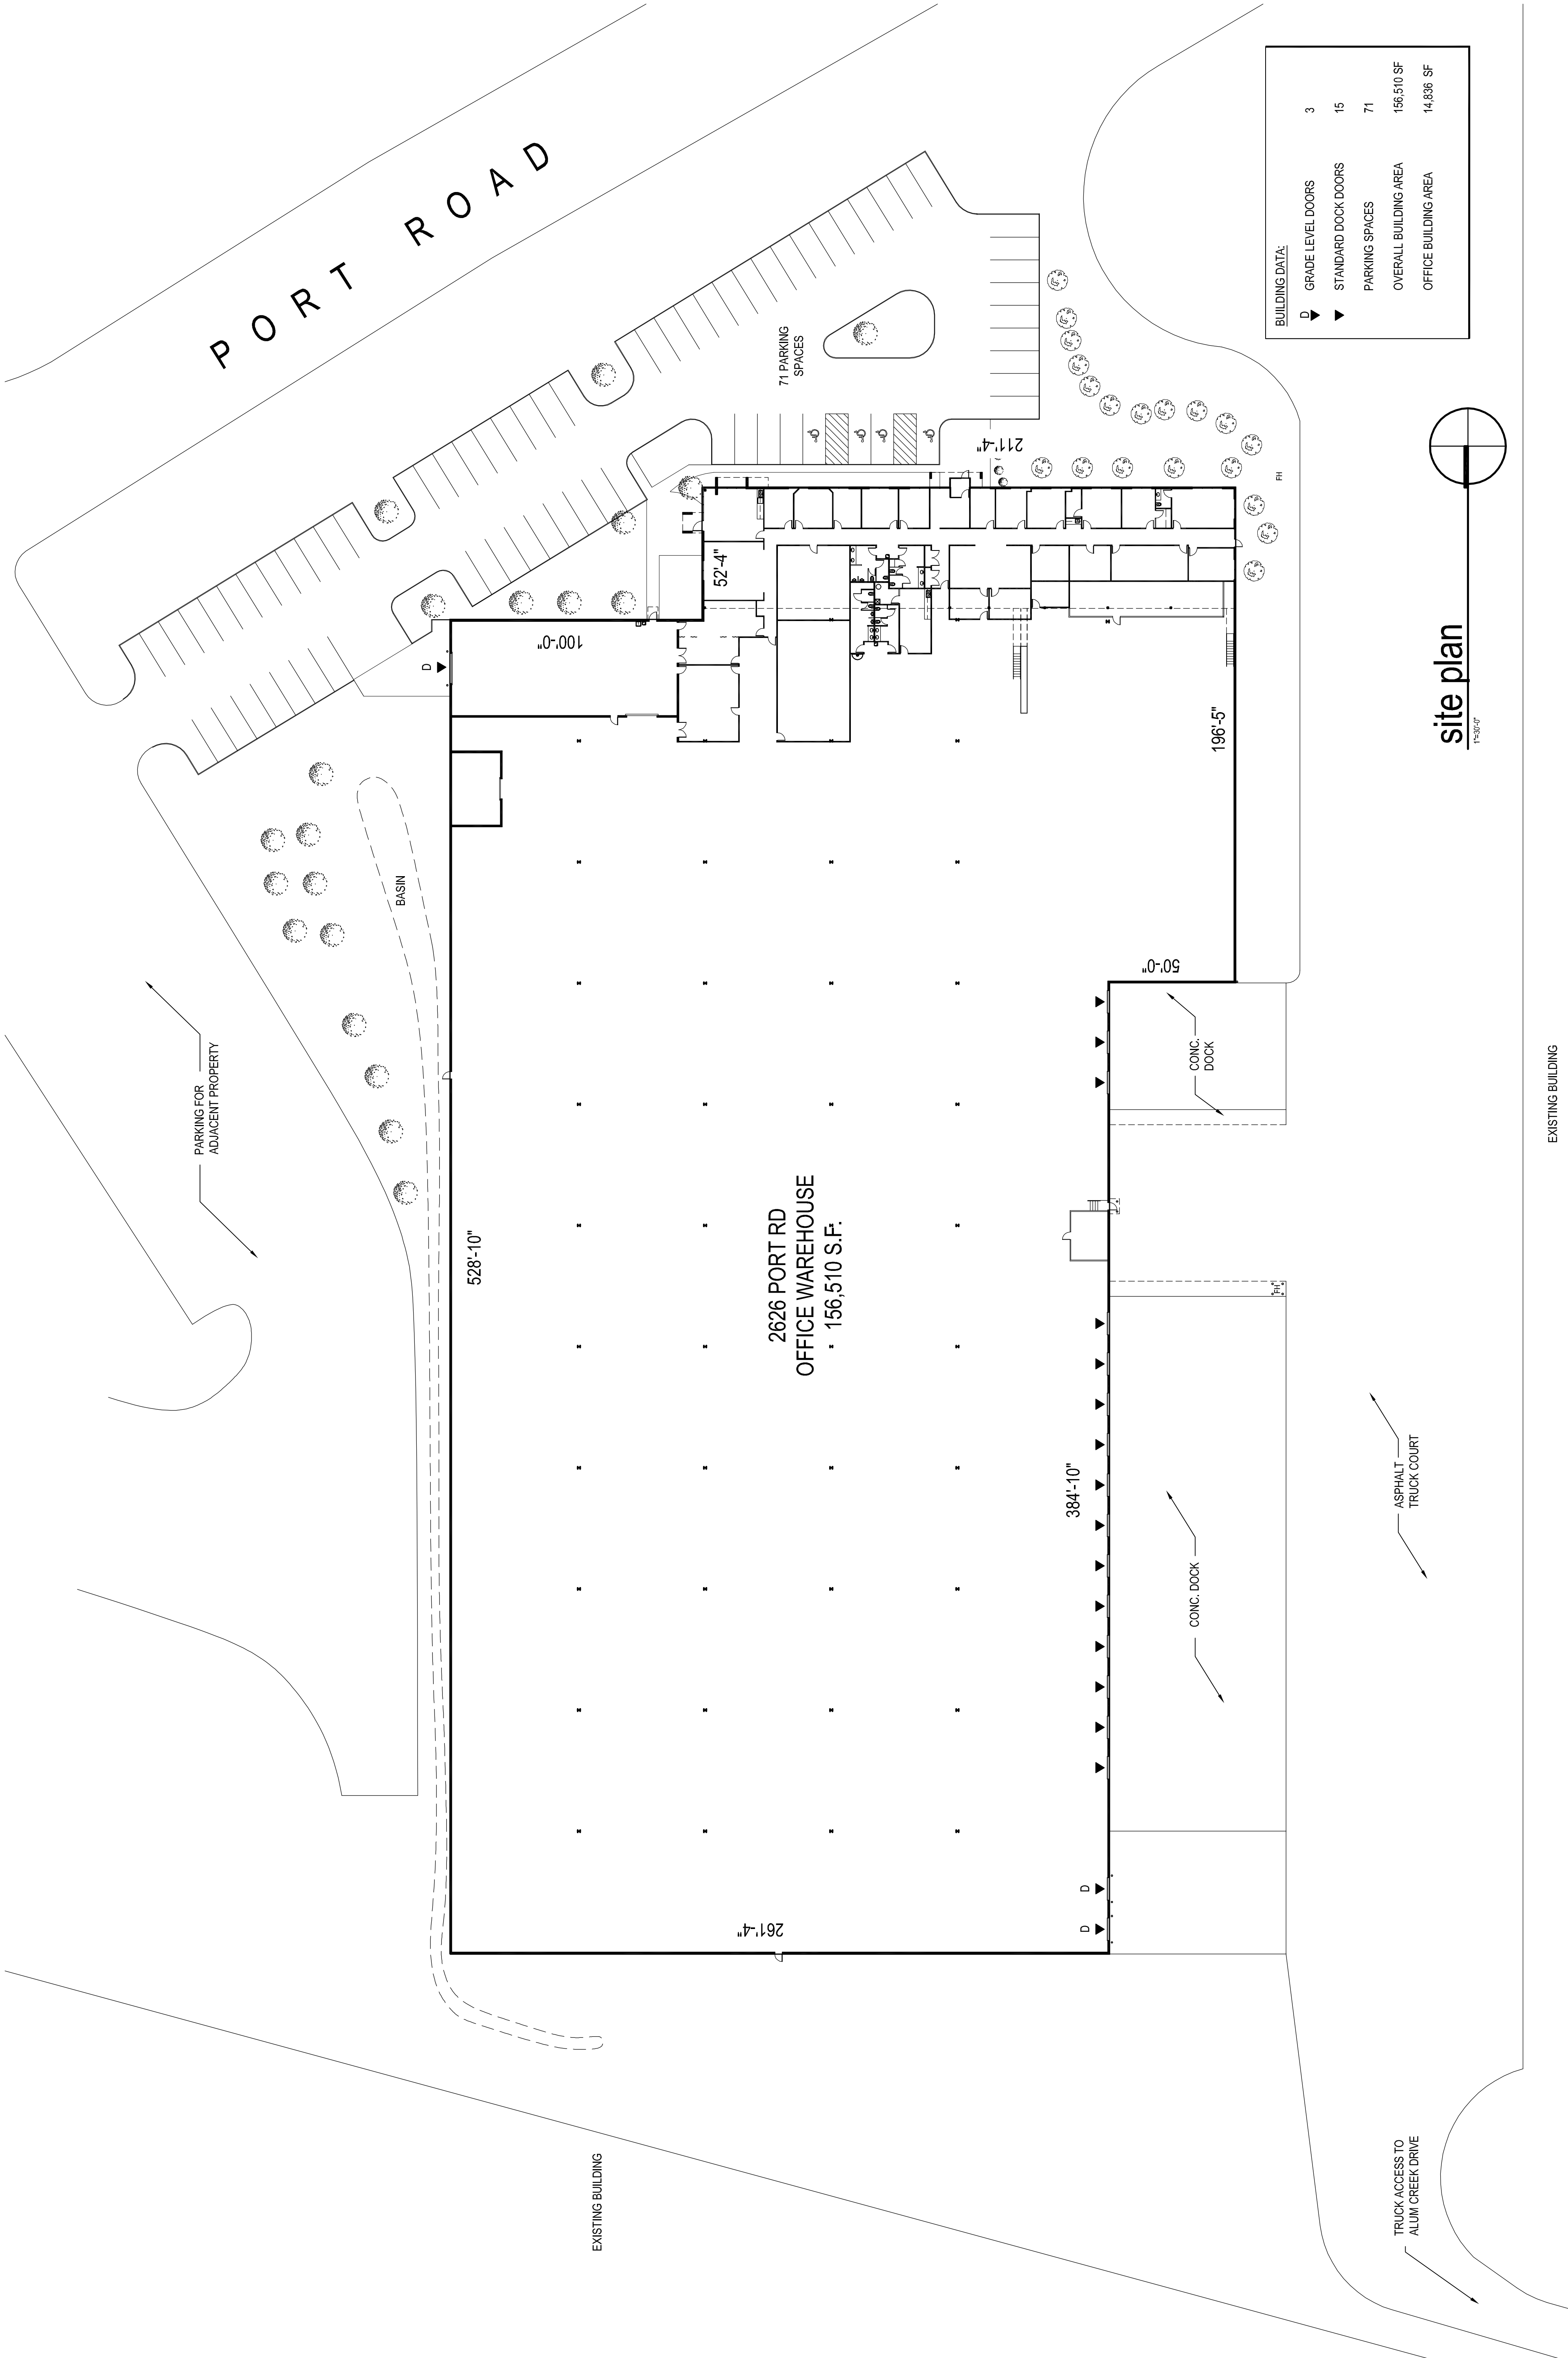

6161 Riverside Drive
Dublin, Ohio 43017
p 614.764.0407
f 614.764.0237
www.ma-architects.com

2626 Port Rd | Columbus, OH | 43217

2626 Port Rd

STATUS:

REVISION:

ma architects

PROJECT NUMBER:

09096

DRAWN BY:

DATE:

07-08-2009

SHEET NUMBER:

BUILDING DATA:

D	GRADE LEVEL DOORS	3
▼	STANDARD DOCK DOORS	15
	PARKING SPACES	71
	OVERALL BUILDING AREA	156,510 SF
	OFFICE BUILDING AREA	14,838 SF

site plan
1"=30'-0"

EXISTING BUILDING